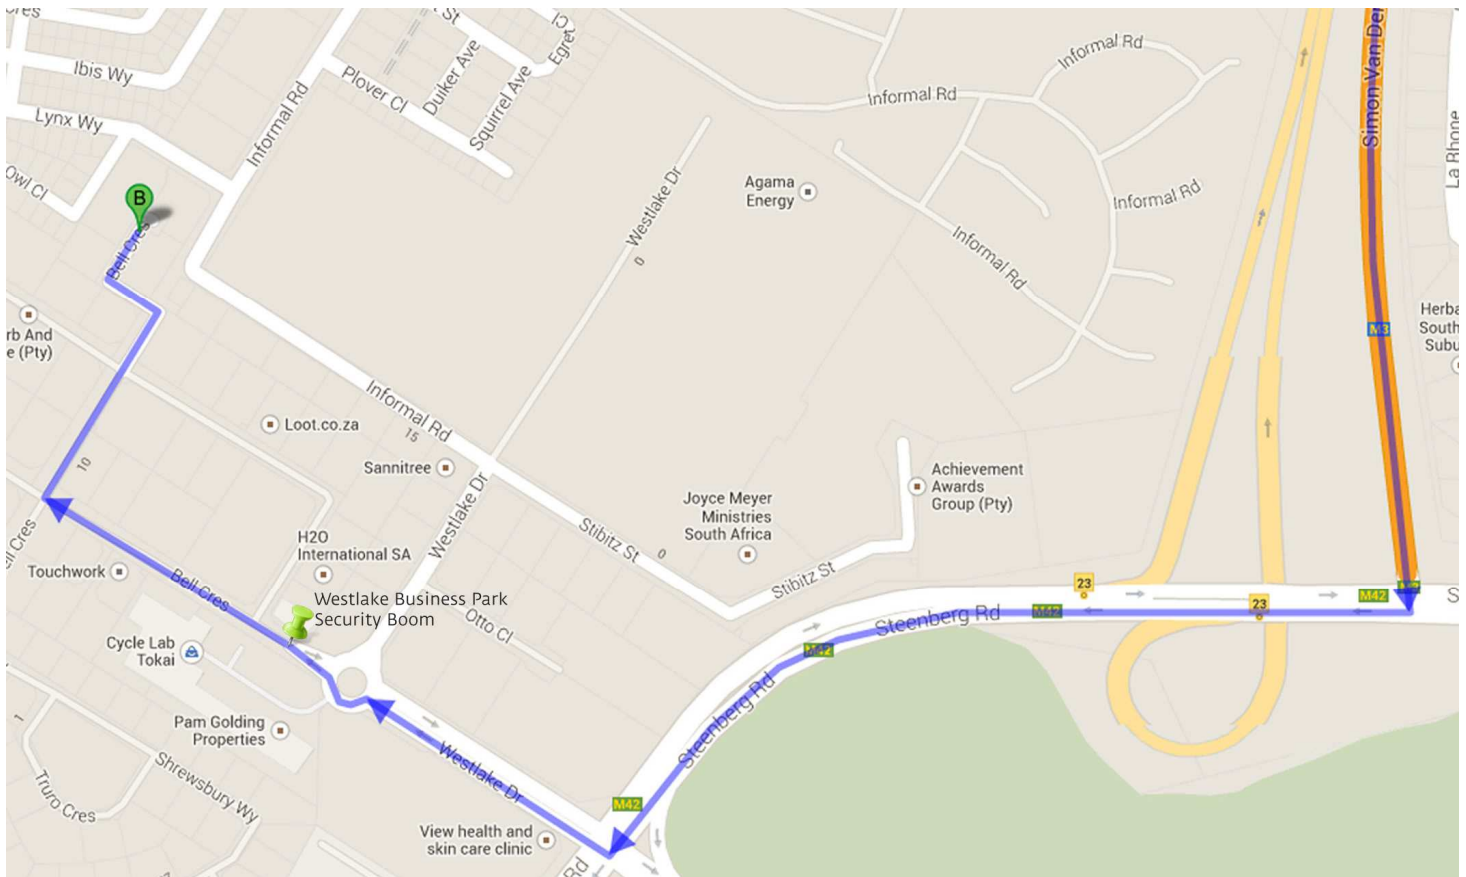

Directions to NCC Environmental Services Cape Town Office

Directions from Cape Town International Airport:

1. From Cape Town International Airport, take the N2 towards Cape Town city centre.
2. As the highway curves round the mountain, take the M3 towards Muizenberg.
3. Drive south along M3 to its end, below Steenberg Mountain.
4. At traffic light intersection turn right.
5. At next traffic light intersection turn right into Westlake Boulevard to enter the Business Park.
6. Continue to a circle/roundabout, and directly across enter through the security boom gate.
7. Inform security guard that you're going to NCC.
8. Continue straight ahead until first STOP sign and 4-way intersection.
9. Turn right, there'll be gum trees along the roadside.
10. Continue to end, where road bends to the left and becomes Bell Close.
11. NCC is at the end of Bell Close, please park in front of main entrance.